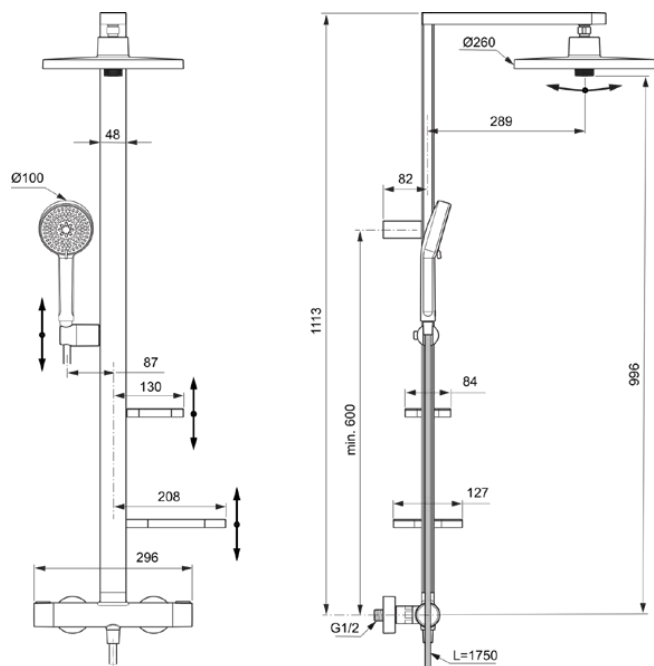

Alu+ | Exposed shower system 356x1113 mm in silver finish

Image & drawing

General information

Sub product type	Exposed shower system
Brand	Ideal Standard
Suite name	Alu+
Designer	Palomba Serafini Associati
Colour code	SI
Colour description	Silver
Surface finish effect	satin
Height (mm)	1113
Width (mm)	356
Length / Projection (mm)	501
EAN code	3800861117285
Net weight (kg)	6.92

Downloads

- [BIM-UK](#)
- [Spare Parts List](#)
- [Installation Guide](#)

Product specifications

Type of temperature control	Manually operated
Handle position	Lateral
With diverter unit	Yes
With sliding set	Yes
With hand shower	Yes
With head shower	Yes
With shower hose	Yes
With soap dish	Yes
With shelf	No
Material	Metal / Plastic
Hand shower height adjustable	Yes
With side showers	No
min. operating pressure (kPa)	50
Adjustable fixing points	Yes
Headshower is depth-adjustable	No
With S-couplings	Yes
PVD technology	No
Easy-care surface IdealPlus	No
Diverter	Yes
Water activation	Rotating
Cartridge fixation	Thread ring
Valve's nominal size	25